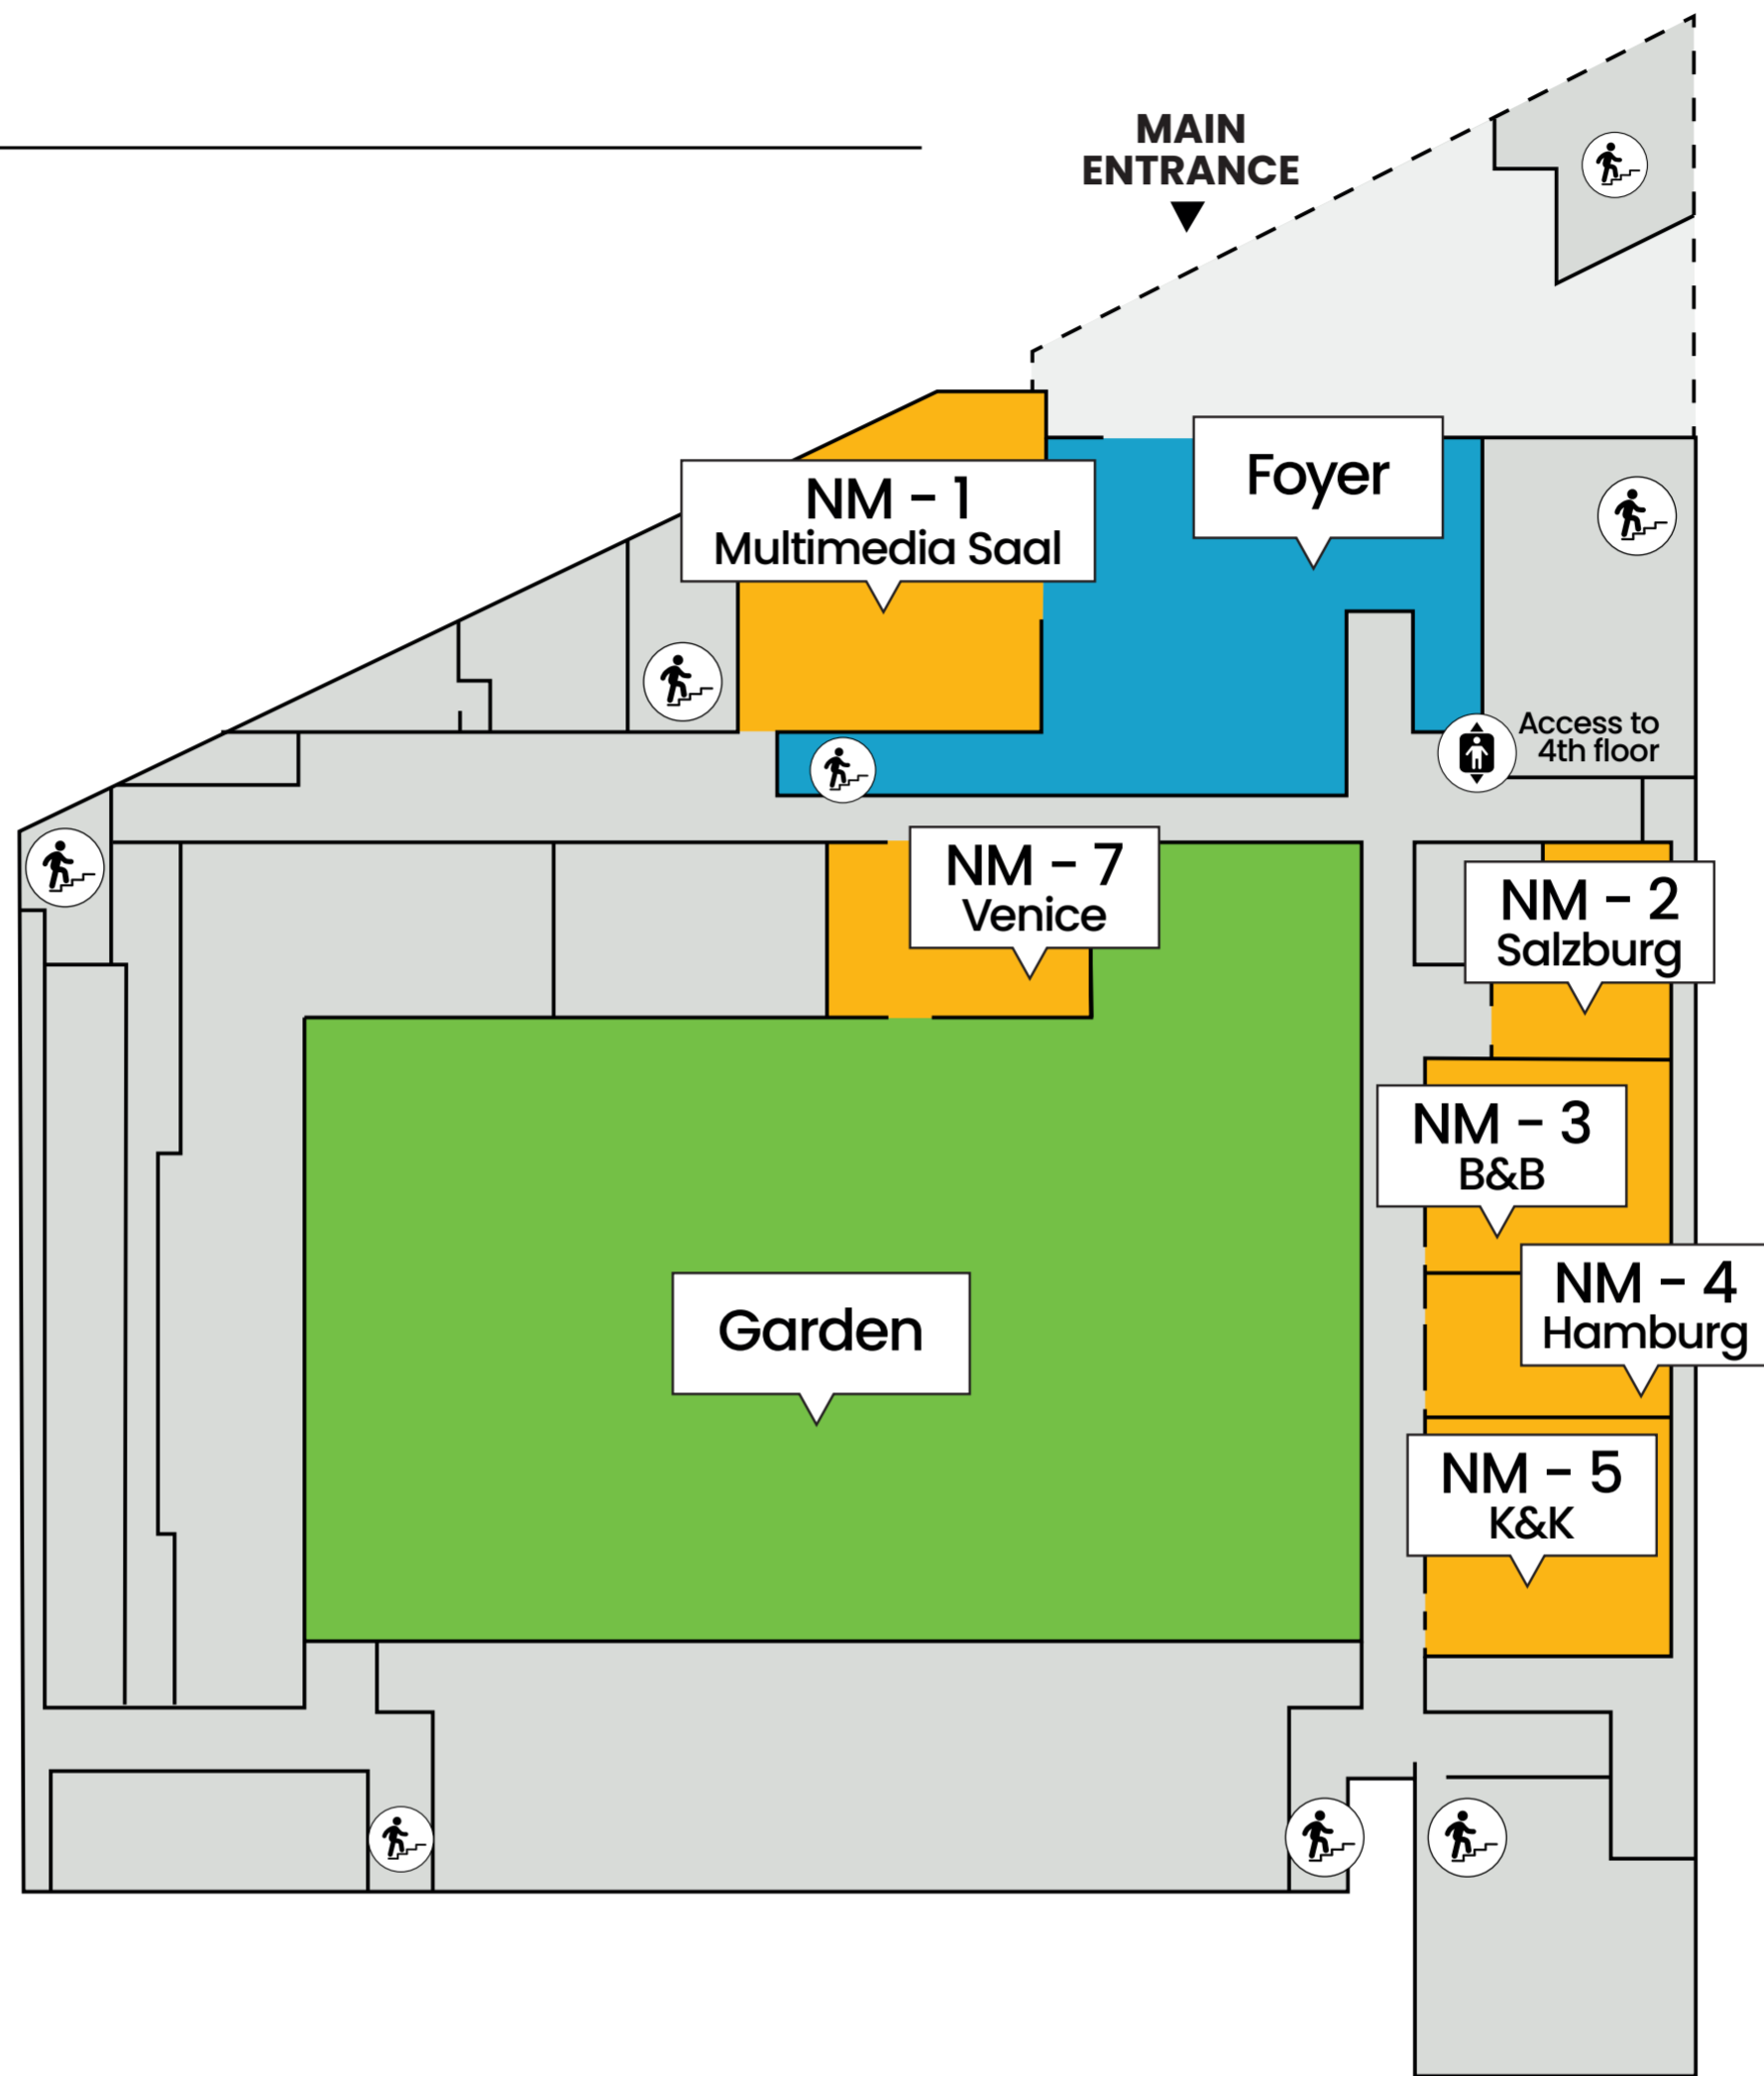

Nemetschek Haus

GROUND FLOOR

- NM - 1 · Multimedia Saal
- NM - 2 · Salzburg
- NM - 3 · B&B
- NM - 4 · Hamburg
- NM - 5 · K&K
- NM - 7 · Venice
- Foyer
- Garden

- Brainlab ▶
- ICM ▶
- H4 Hotel ▶

4th FLOOR

- NM - 6 · Munich

- Multimedia Saal
- Foyer
- Rooms
- Garden
- Stairs
- Lift