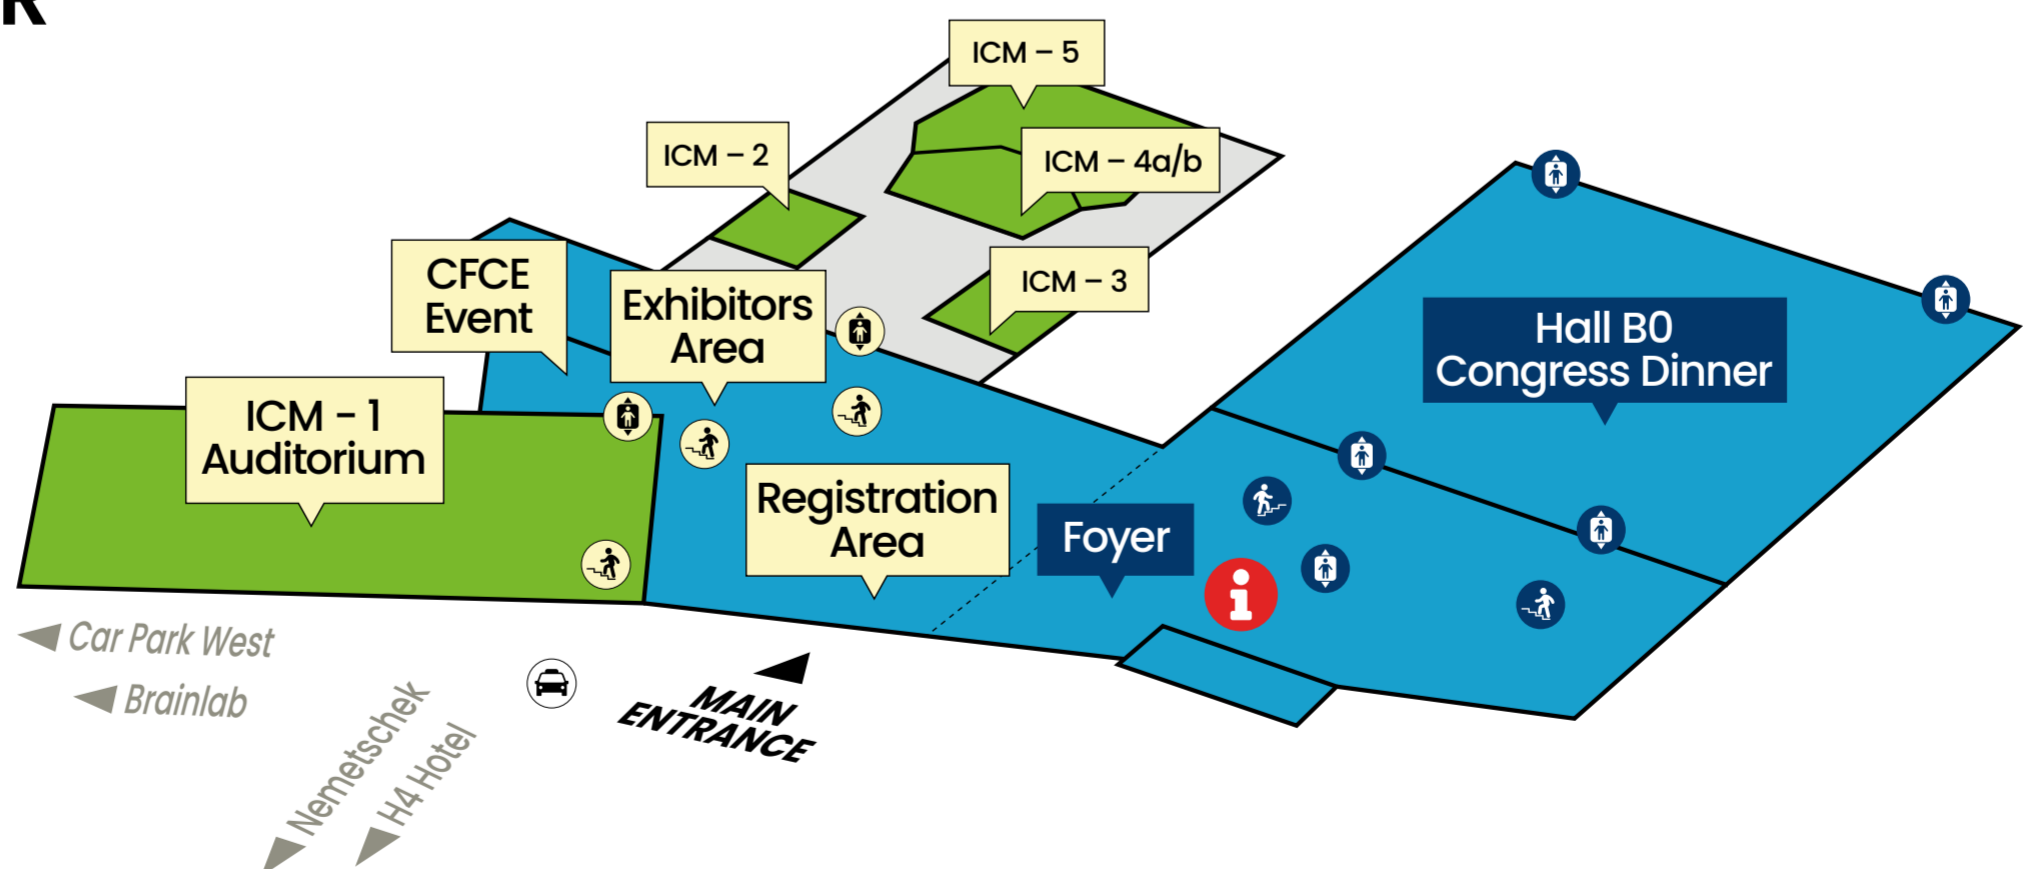

ICM – International Congress Center Messe München

SITE MAP – NORTH/SOUTH PARTITION

2nd FLOOR

NORTH

- ICM – 21a, 21b
- ICM – 22a, 22b
- ICM 31 – (Zugspitze)
- ICM 32 – (Watzmann)
- Working Area

SOUTH

- ICM 41 – (Ostersee A)
- ICM 42 – (Ostersee B+C)
- ICM 43 – (Eibsee)
- ICM 44 – (Schliersee)
- Working Area
- Staff Room

MEZZANINE

SOUTH

- Children's Playroom
- Staff Room

GROUND FLOOR

NORTH

- Registration Area
- Exhibitors Area
- CFCE Event
- ICM – 1 Auditorium
- ICM – 2
- ICM – 3
- ICM – 4a
- ICM – 4b
- ICM – 5

SOUTH

- ICM Foyer
- Hall B0 - Congress Dinner
- Congress Secretariat

NORTH

Conference Room

Meeting Rooms

Staff Rooms

Special Rooms

Stairs

SOUTH

Main Areas

Working Area

Children's Playroom

Congress Secretariat

Lift

Taxi