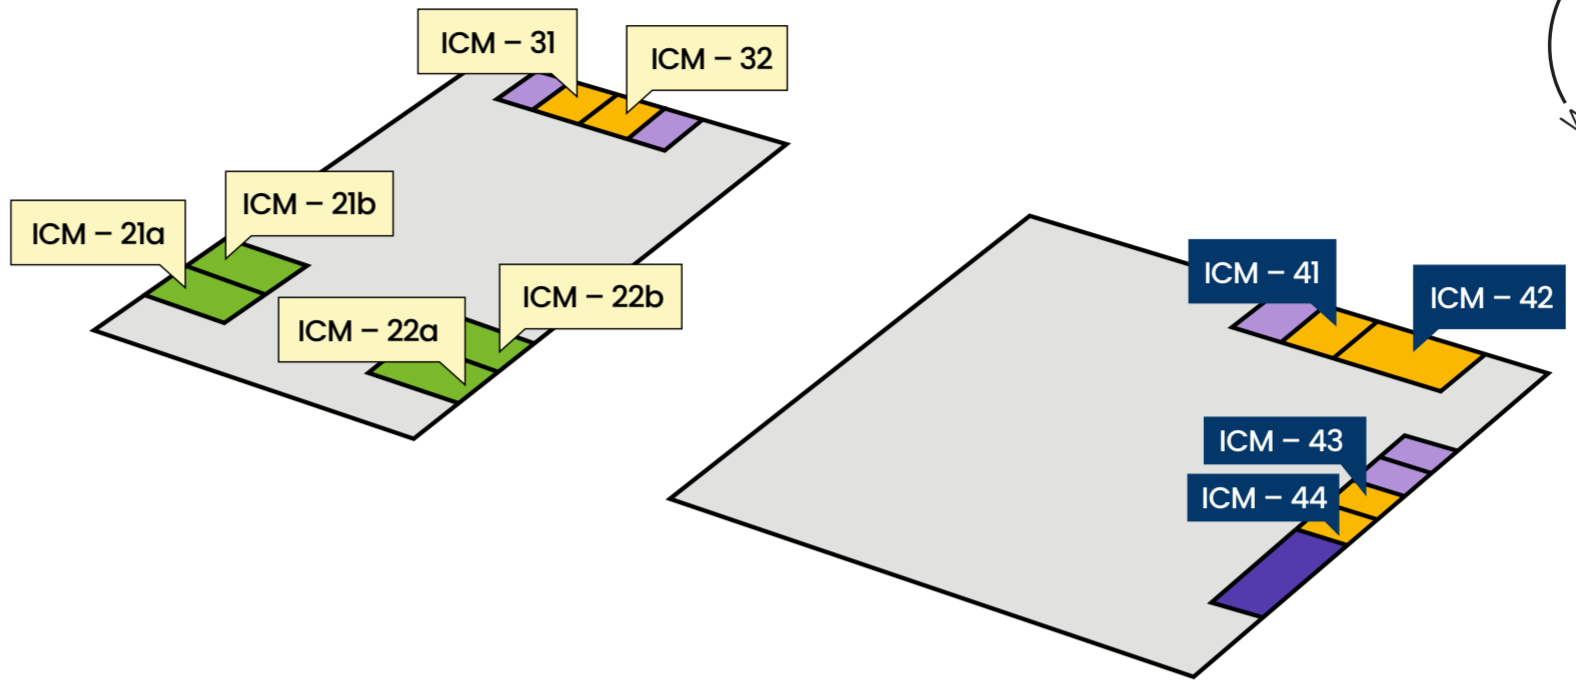

ICM – International Congress Center Messe München

SITE MAP – NORTH/SOUTH PARTITION

2nd FLOOR

NORTH

- ICM – 21a, 21b
- ICM – 22a, 22b
- ICM 31 – (Zugspitze)
- ICM 32 – (Watzmann)
- Working Area

SOUTH

- ICM 41 – (Ostersee A)
- ICM 42 – (Ostersee B+C)
- ICM 43 – (Eibsee)
- ICM 44 – (Schliersee)
- Working Area
- Staff Room

1st FLOOR

NORTH

- ICM – 1 Auditorium
- ICM – 11a, 11b
- ICM – 12a, 12b
- ICM – 13a, 13b
- Access to 2nd floor: ICM – 31, 32

SOUTH

- ICM – 14 Plenary Room
- ICM – 14a/b/c
- ICM – 50 (Seeblick)
- ICM – B11, B12, B13, B21, B22
- 1 - Pray Room
- 2 - Silent Room
- 3 - Staff Room
- 4 - Feeding Room
- Access to 2nd floor: ICM – 41, 42, 43, 44

MEZZANINE

SOUTH

- Children's Playroom
- Staff Room

GROUND FLOOR

NORTH

- Registration Area
- Exhibitors Area
- CFCE Event
- ICM – 1 Auditorium
- ICM – 2
- ICM – 3
- ICM – 4a
- ICM – 4b
- ICM – 5

SOUTH

- ICM Foyer
- Hall B0 - Congress Dinner
- Congress Secretariat

Working Area

Children's Playroom

Congress Secretariat

Lift

Taxi