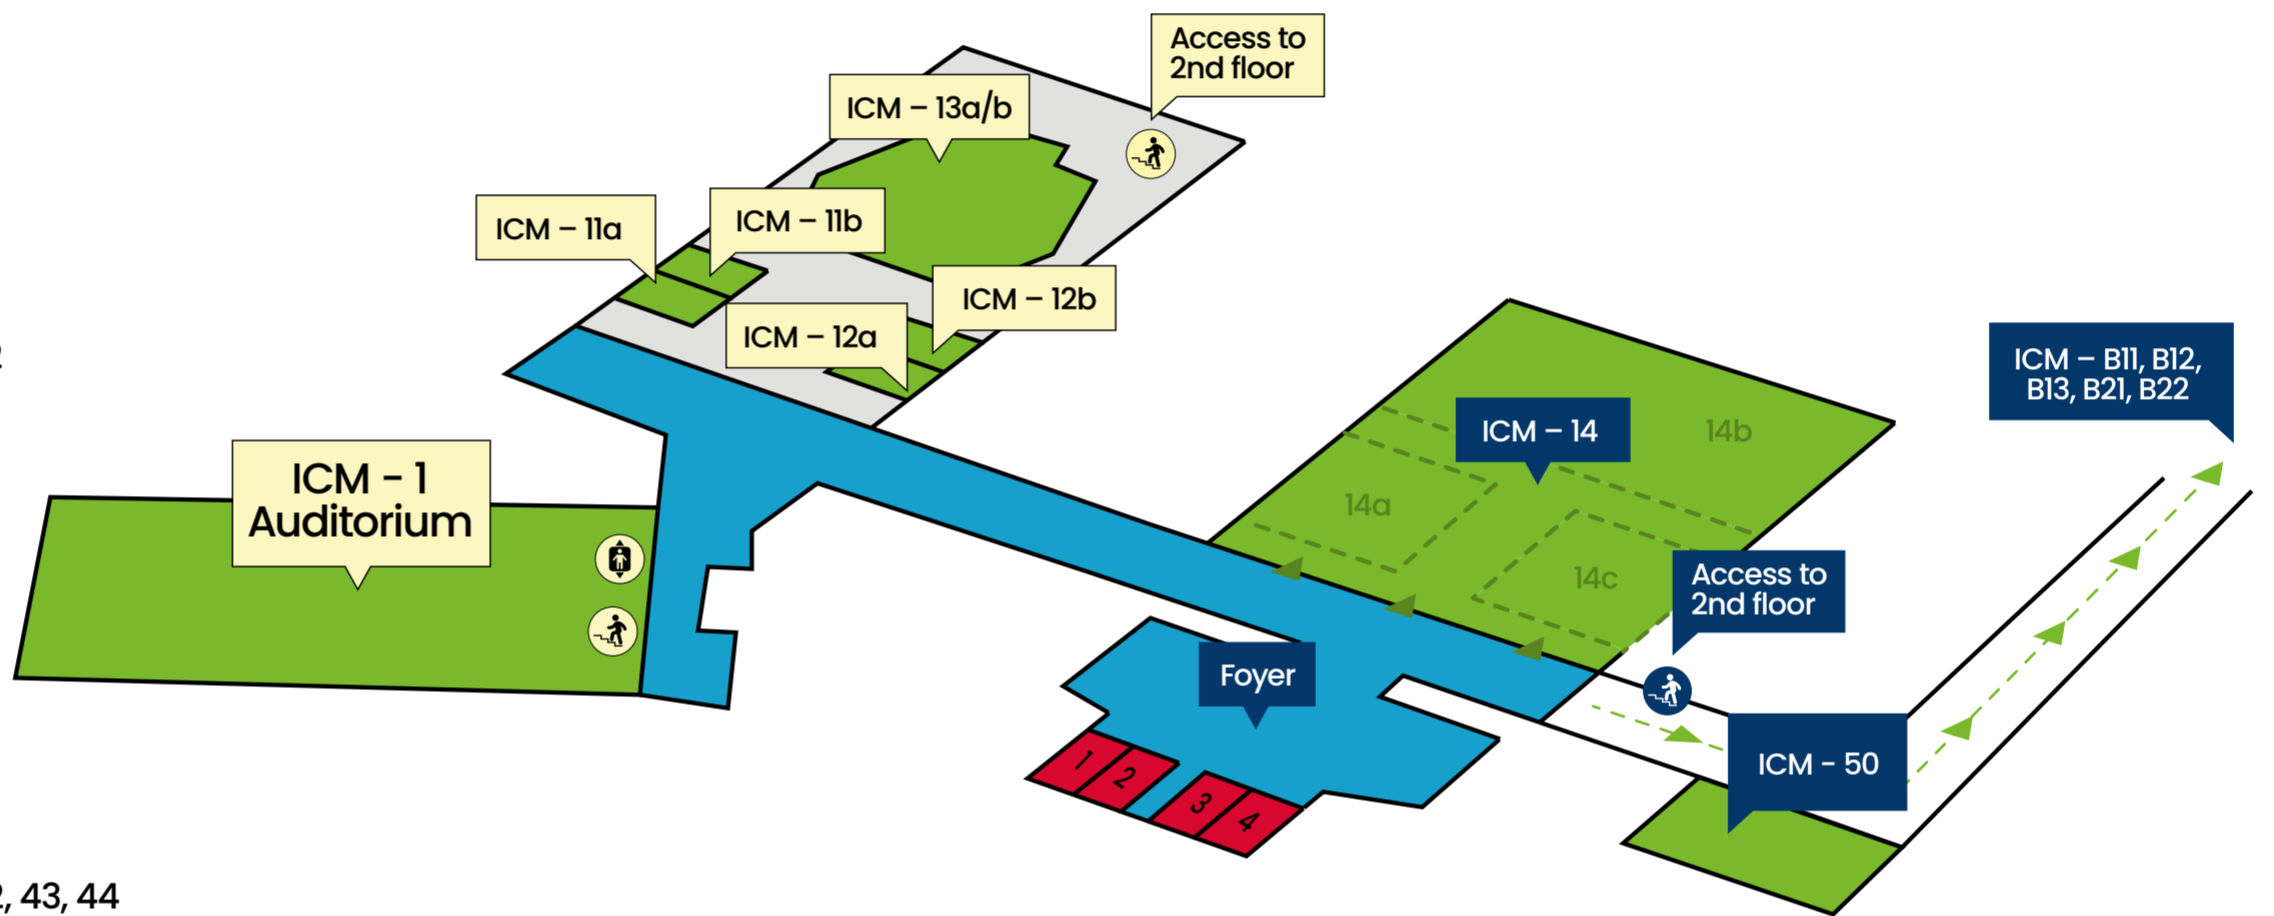

ICM – International Congress Center Messe München

SITE MAP – NORTH/SOUTH PARTITION

2nd FLOOR

NORTH

- ICM – 21a, 21b
- ICM – 22a, 22b
- ICM 31 – (Zugspitze)
- ICM 32 – (Watzmann)
- Working Area

SOUTH

- ICM 41 – (Ostersee A)
- ICM 42 – (Ostersee B+C)
- ICM 43 – (Eibsee)
- ICM 44 – (Schliersee)
- Working Area
- Staff Room

1st FLOOR

NORTH

- ICM – 1 Auditorium
- ICM – 11a, 11b
- ICM – 12a, 12b
- ICM – 13a, 13b
- Access to 2nd floor: ICM – 31, 32

SOUTH

- ICM – 14 Plenary Room
- ICM – 14a/b/c
- ICM – 50 (Seeblick)
- ICM – B11, B12, B13, B21, B22
- 1 - Pray Room
- 2 - Silent Room
- 3 - Staff Room
- 4 - Feeding Room
- Access to 2nd floor: ICM – 41, 42, 43, 44

MEZZANINE

SOUTH

- Children's Playroom
- Staff Room

GROUND FLOOR

NORTH

- Registration Area
- Exhibitors Area
- CFCE Event
- ICM – 1 Auditorium
- ICM – 2
- ICM – 3
- ICM – 4a
- ICM – 4b
- ICM – 5

SOUTH

- ICM Foyer
- Hall B0 - Congress Dinner
- Congress Secretariat

Working Area

Children's Playroom

Congress Secretariat

Lift

Taxi